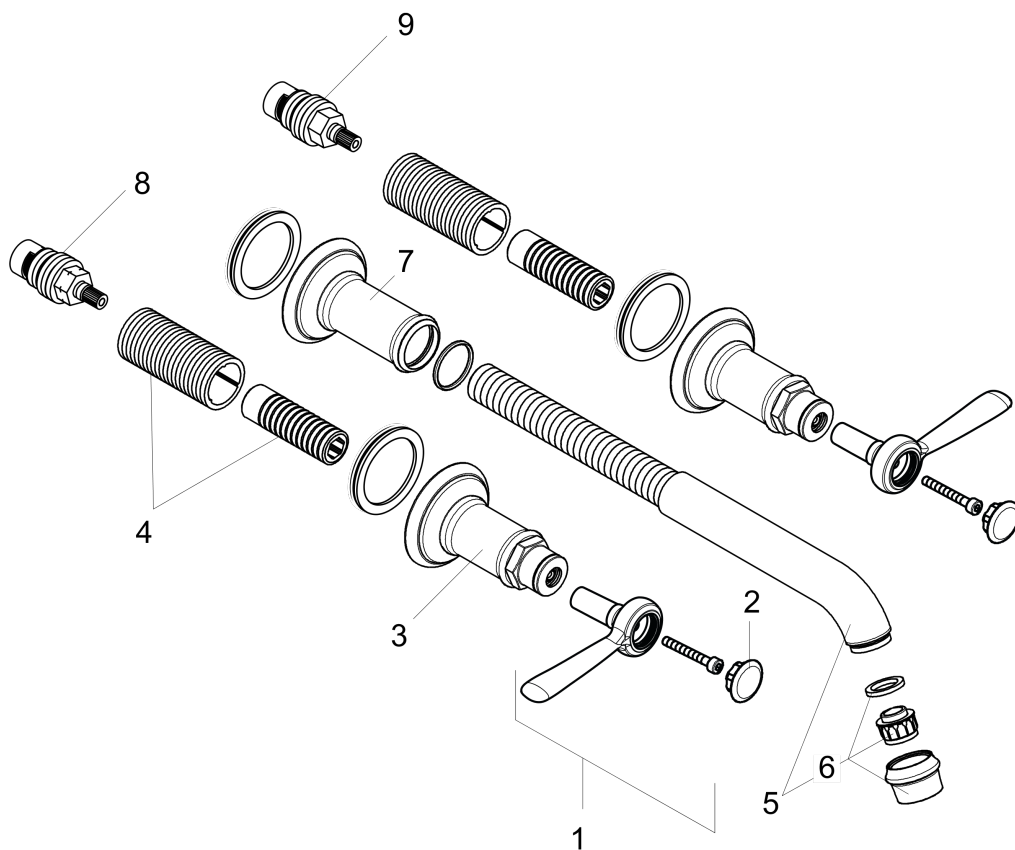

AXOR Montreux

Axor Montreux Wall-Mounted Widespread Faucet Trim with Lever Handles, 1.2 GPM

Finishes : **chrome** Part no. : **16534001**

Description

Features

- Aerated spray
- Flow: 1.2 GPM
- 90° ceramic valves
- Pop-up assembly not included

Item details

List Price

\$ 840.00

Technology

Compliance

Product image

Scale drawing

AXOR Montreux

Axor Montreux Wall-Mounted Widespread Faucet Trim with Lever Handles, 1.2 GPM

Finishes : **chrome** Part no. : **16534001**

Exploded drawing

Year of production: >07/16

AXOR Montreux

Axor Montreux Wall-Mounted Widespread Faucet Trim with Lever Handles, 1.2 GPM

Finishes : **chrome** Part no. : **16534001**

Spare parts list

Year of production: >07/16

Pos.	Description	Part no.	Price	PU
1	handle	16691000	-	1
2	set of screw covers, cold / hot water / neutral	97987000	-	1
3	escutcheon for handle	98578000	-	1
4	fixing set	96392000	-	1
5	spout cpl.	98574000	-	1
6	aerator M22x1 (7 l/min)	98583000	-	1
7	escutcheon for spout	98576000	-	1
8	shut off unit left closing	96351001	-	1
9	shut off unit right closing	96350001	-	1
a	base body	10303181	-	1