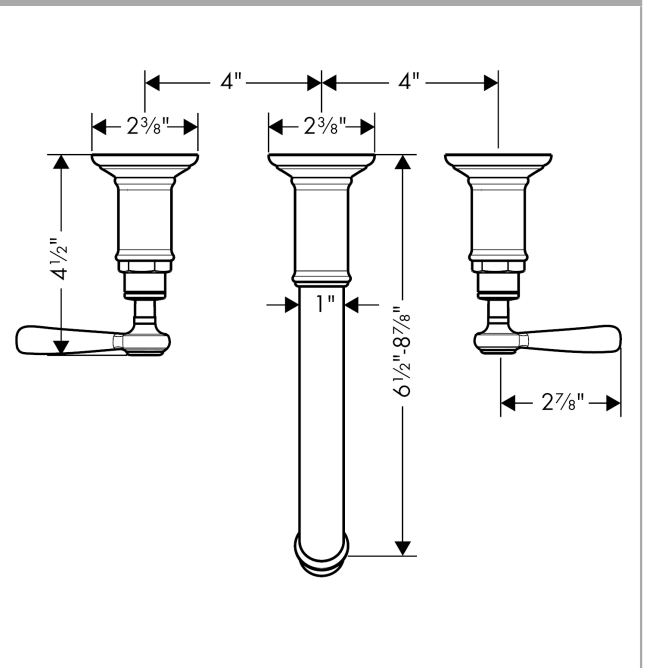

AXOR Montreux

Axor Montreux Wall-Mounted Widespread Faucet Trim with Lever Handles, 1.2 GPM

Finishes : **chrome** Part no. : **16534001**

Description

Features

- Aerated spray
- Flow: 1.2 GPM
- 90° ceramic valves
- Pop-up assembly not included

Item details

List Price

\$ 840.00

Technology

Compliance

Product image

Scale drawing

AXOR Montreux

Axor Montreux Wall-Mounted Widespread Faucet Trim with Lever Handles, 1.2 GPM

Finishes : **chrome** Part no. : **16534001**

Exploded drawing

Year of production: >07/16

AXOR Montreux

Axor Montreux Wall-Mounted Widespread Faucet Trim with Lever Handles, 1.2 GPM

Finishes : **chrome** Part no. : **16534001**

Spare parts list

Year of production: >07/16

Pos.	Description	Part no.	Price	PU
1	handle	16691000	-	1
2	set of screw covers, cold / hot water / neutral	97987000	-	1
3	escutcheon for handle	98578000	-	1
4	fixing set	96392000	-	1
5	spout cpl.	98574000	-	1
6	aerator M22x1 (7 l/min)	98583000	-	1
7	escutcheon for spout	98576000	-	1
8	shut off unit left closing	96351001	-	1
9	shut off unit right closing	96350001	-	1
a	base body	10303181	-	1